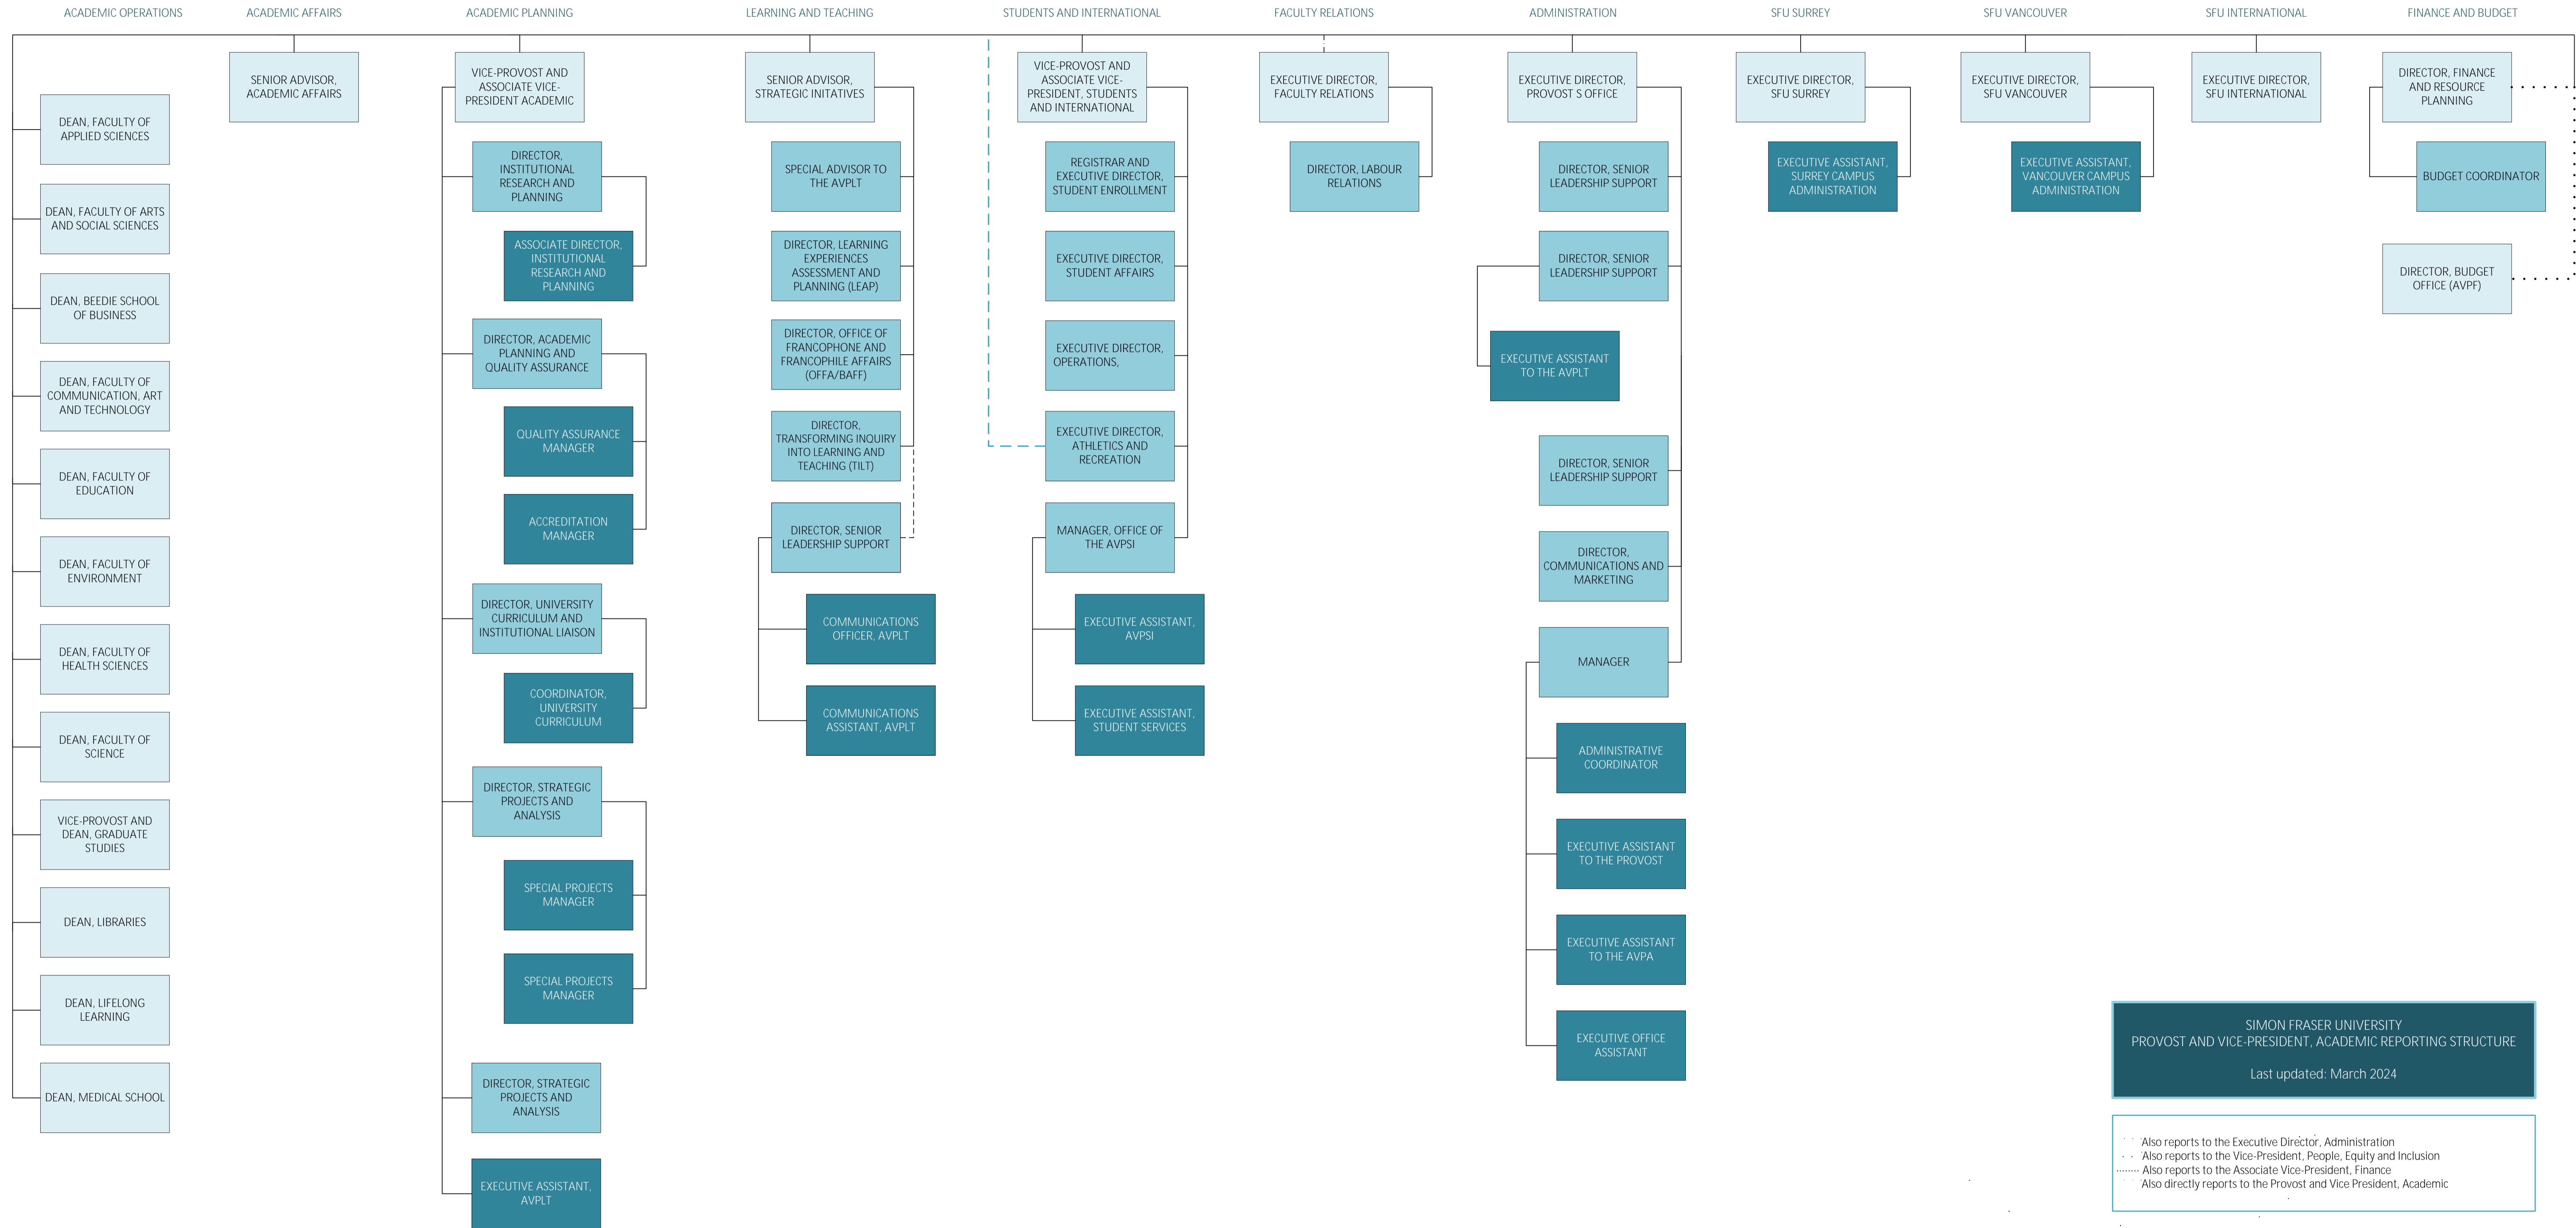

PROVOST AND VICE-PRESIDENT ACADEMIC

SIMON FRASER UNIVERSITY
 PROVOST AND VICE-PRESIDENT, ACADEMIC REPORTING STRUCTURE
 Last updated: March 2024

- Also reports to the Executive Director, Administration
- Also reports to the Vice-President, People, Equity and Inclusion
- Also reports to the Associate Vice-President, Finance
- Also directly reports to the Provost and Vice President, Academic