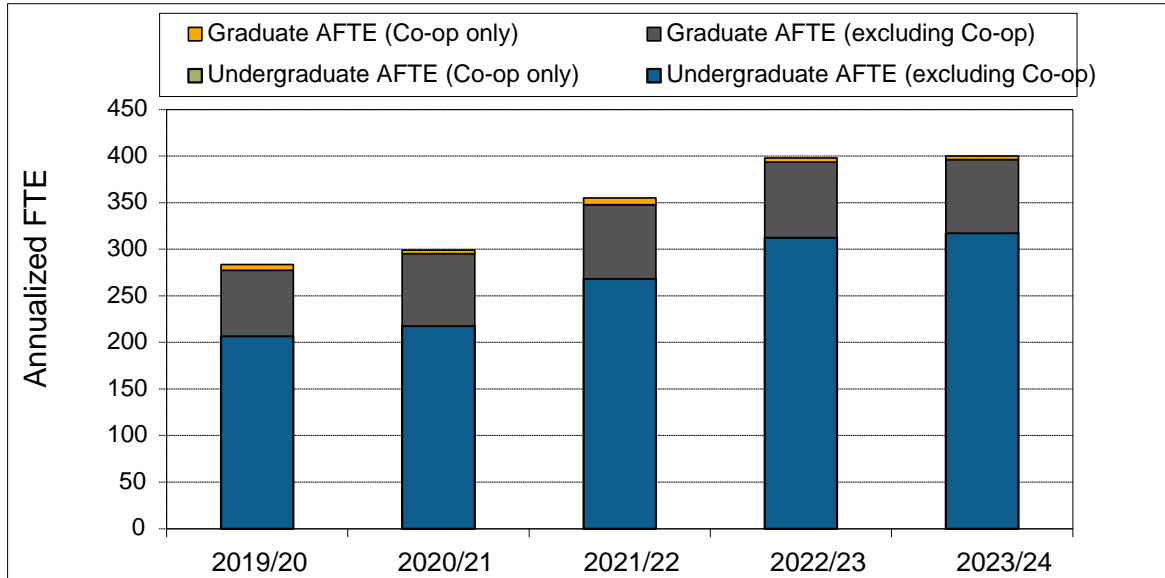

Academic Information Report - School Resource and Environmental Management

1. Annualized Activity FTE (AFTE) Enrolment

2. Majors and Minors

Academic Information Report - School Resource and Environmental Management

3. Annualized Graduate Headcount

4. Gender Distribution (% Women)

Academic Information Report - School Resource and Environmental Management

5. Co-op Education Placements

6. Credentials Awarded

Academic Information Report - School of Resource and Environmental Management