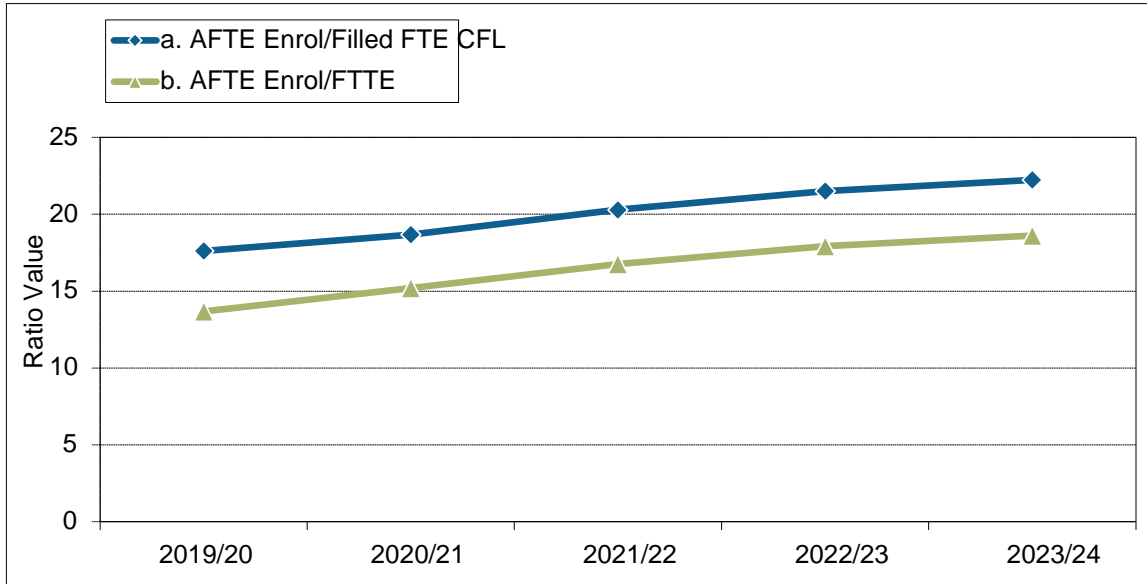

Academic Information Report - School Resource and Environmental Management

RATIOS:

AFTE Enrolment Ratios:

Financial Ratios: