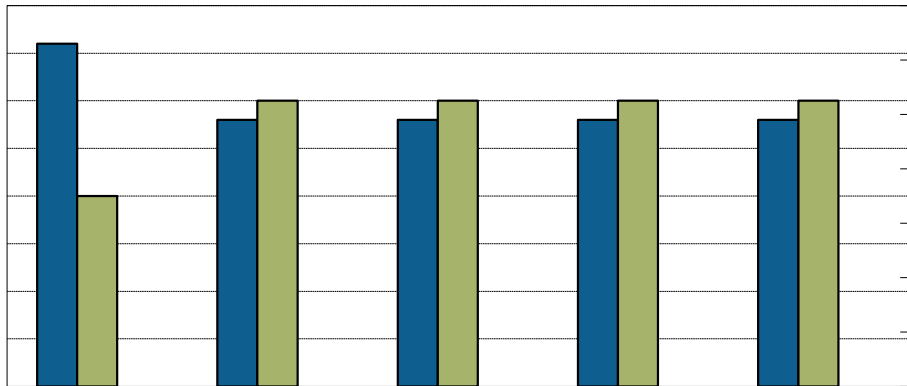

14. Full-Time Teaching Equivalent Resources

Academic Information Report - School Resource and Environmental Management

18. Average Class Size

19. FTE Support Staff

Academic Information Report - School of Resource and Environmental Management