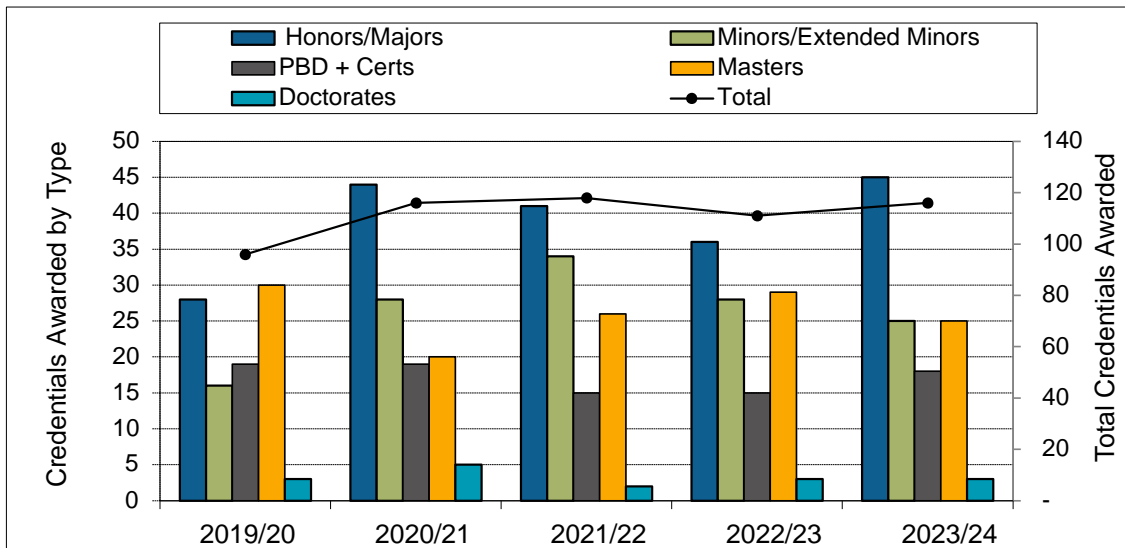

3. Annualized Graduate Headcount

4. Gender Distribution (% Women)

Academic Information Report - School Resource and Environmental Management

5. Co-op Education Placements

6. Credentials Awarded

Academic Information Report - School of Resource and Environmental Management

7. Time to SFU Bachelor Degree Completion

8. Time to Graduate Degree Completion

Academic Information Report - School Resource and Environmental Management

9. Average Grade Awarded for REM Undergraduate Courses