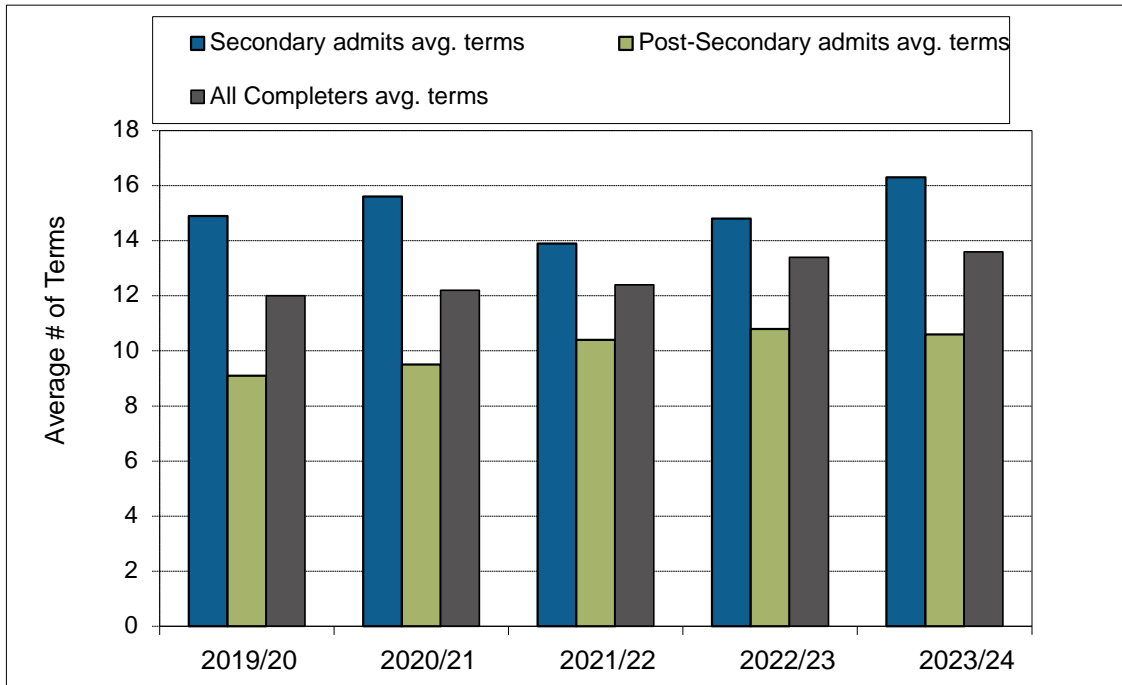

Academic Information Report - School of Resource and Environmental Management

7. Time to SFU Bachelor Degree Completion