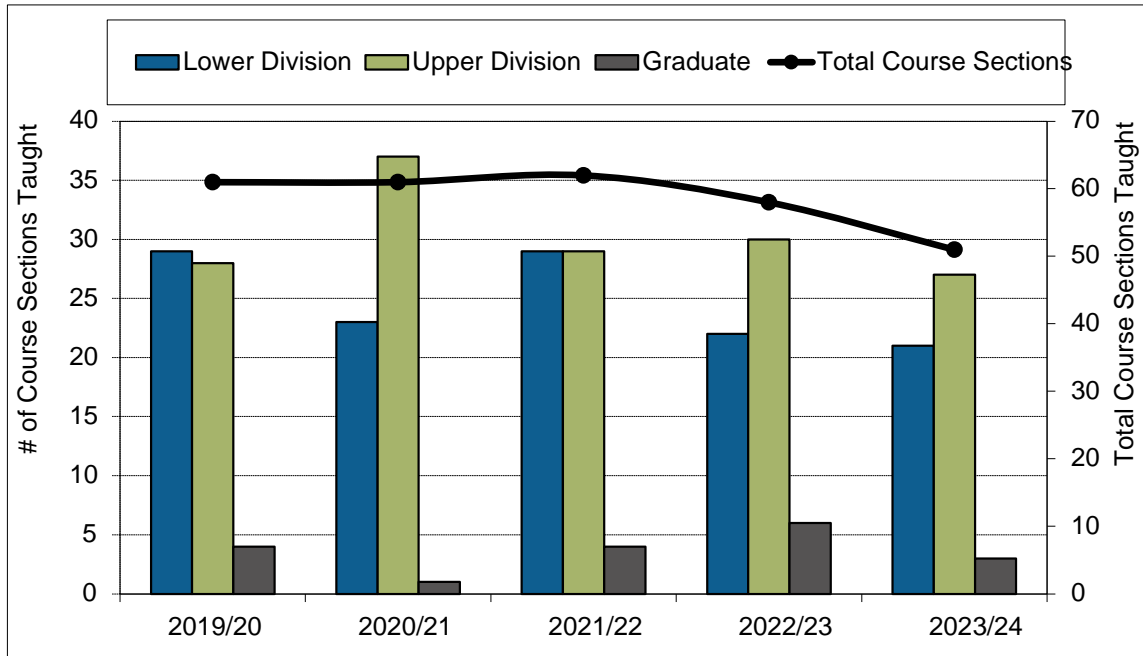

Academic Information Report - Department of Philosophy

16. Number of Course Sections Taught