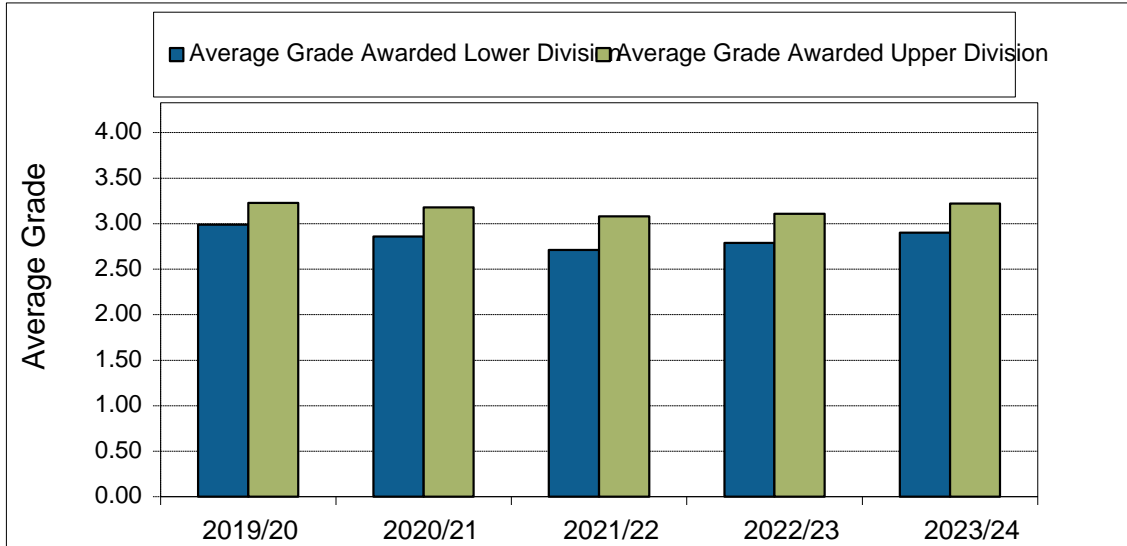

Academic Information Report - Department of Philosophy

1. Annualized Activity FTE (AFTE) Enrolment

2. Majors and Minors

3. Annualized Graduate Headcount

4. Gender Distribution (% Women)

Academic Information Report - Department of Philosophy

7. Time to SFU Bachelor Degree Completion

8. Time to Graduate Degree Completion

Academic Information Report - Department of Philosophy

9. Average Grade Awarded for PHIL Undergraduate Courses

Academic Information Report - Department of Philosophy