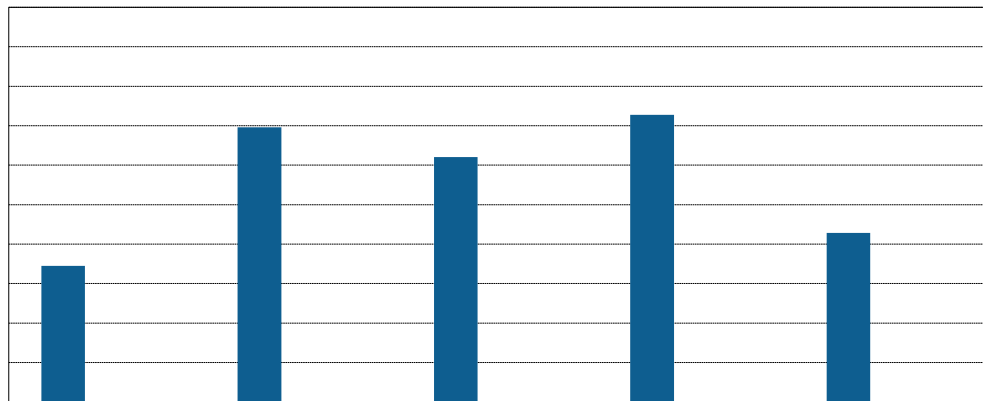

17. % of Course Sections Taught by CFL