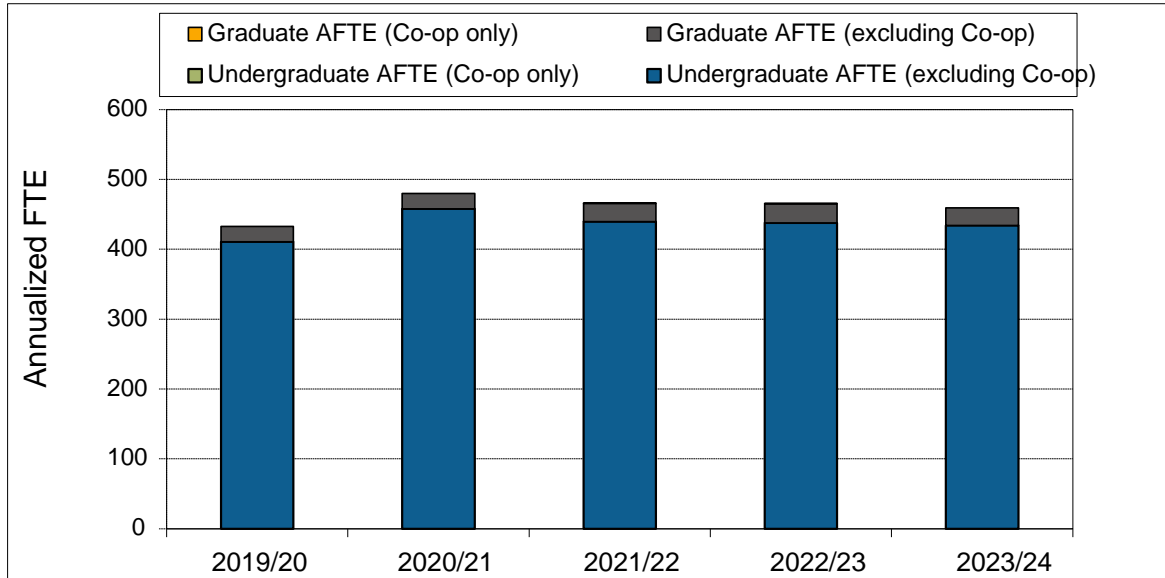

Academic Information Report - Department of Philosophy

1. Annualized Activity FTE (AFTE) Enrolment

2. Majors and Minors

3. Annualized Graduate Headcount

4. Gender Distribution (% Women)

Academic Information Report - Department of Philosophy

7. Time to SFU Bachelor Degree Completion

8. Time to Graduate Degree Completion

Academic Information Report - Department of Philosophy

9. Average Grade Awarded for PHIL Undergraduate Courses

Academic Information Report - Department of Philosophy