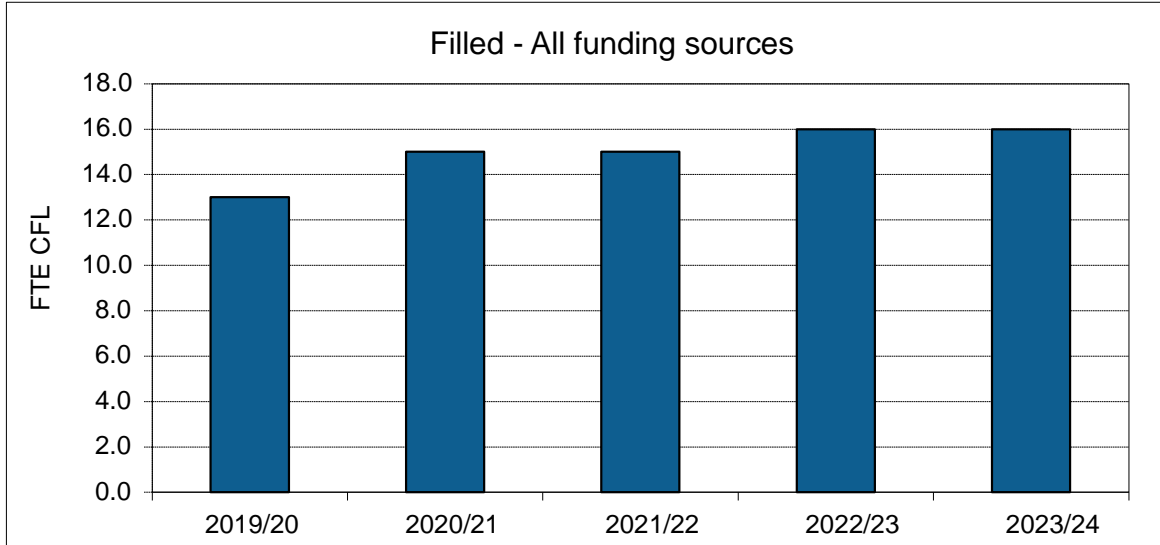

Academic Information Report - Department of Philosophy

12. FTE Continuing Faculty Line (CFL)