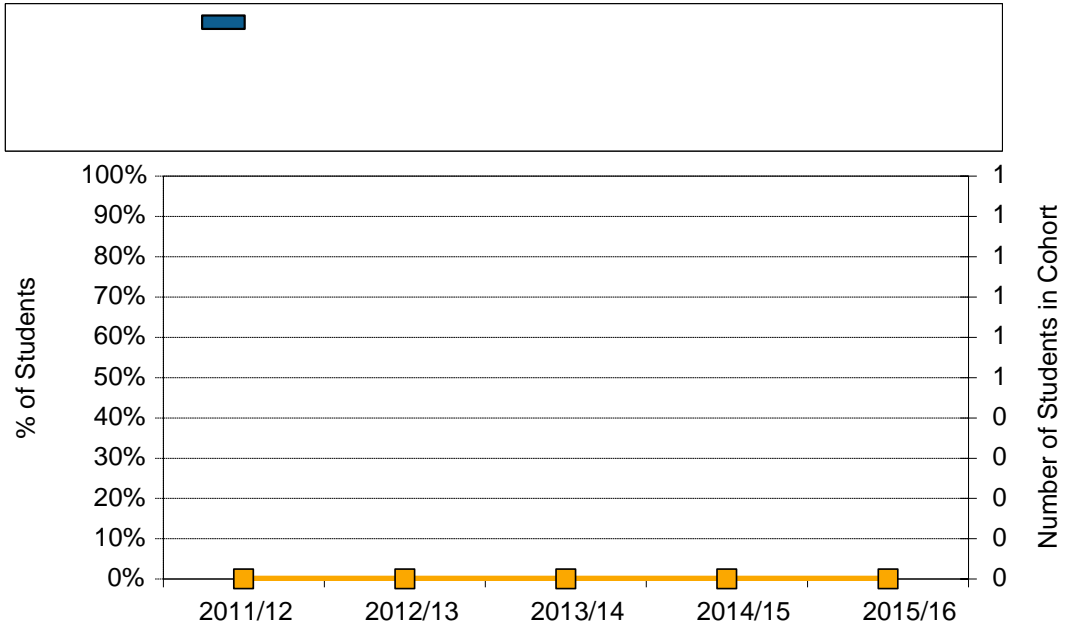

Academic Information Report - Department of Philosophy

10. Graduate Retention Statistics: Doctorates

11. Graduate Retention Statistics: Masters