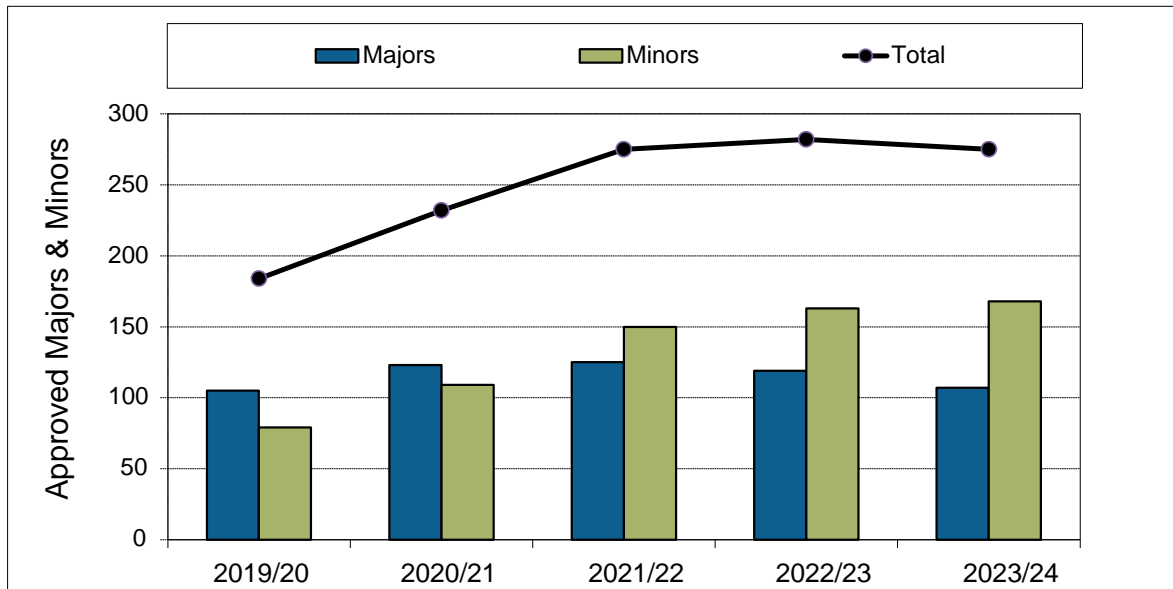

Academic Information Report - Department of Philosophy

1. Annualized Activity FTE (AFTE) Enrolment

2. Majors and Minors

3. Annualized Graduate Headcount

4. Gender Distribution (% Women)

Academic Information Report - Department of Philosophy

7. Time to SFU Bachelor Degree Completion

8. Time to Graduate Degree Completion

Academic Information Report - Department of Philosophy

9. Average Grade Awarded for PHIL Undergraduate Courses

Academic Information Report - Department of Philosophy