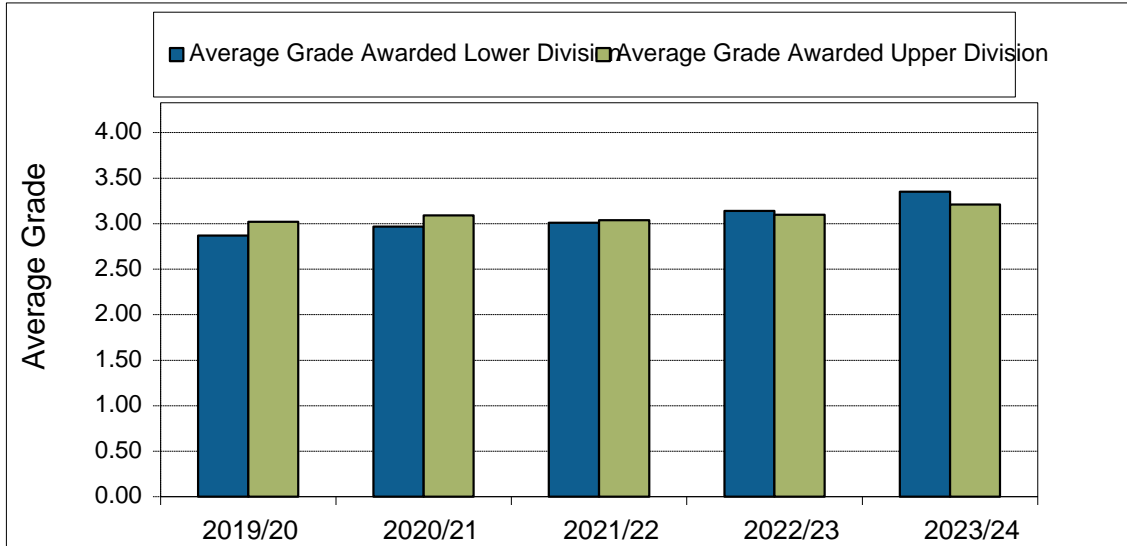

Academic Information Report School for International Studies

---

9. Average Grade Awarded for IS Undergraduate Courses