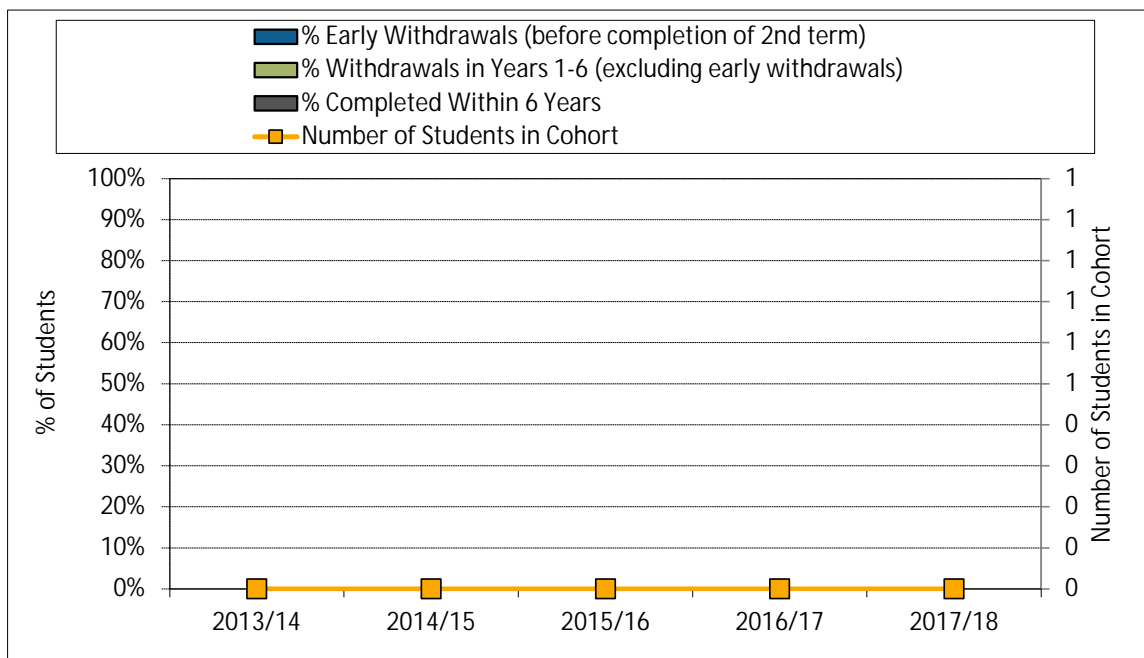

11. Graduate Retention Statistics: Masters