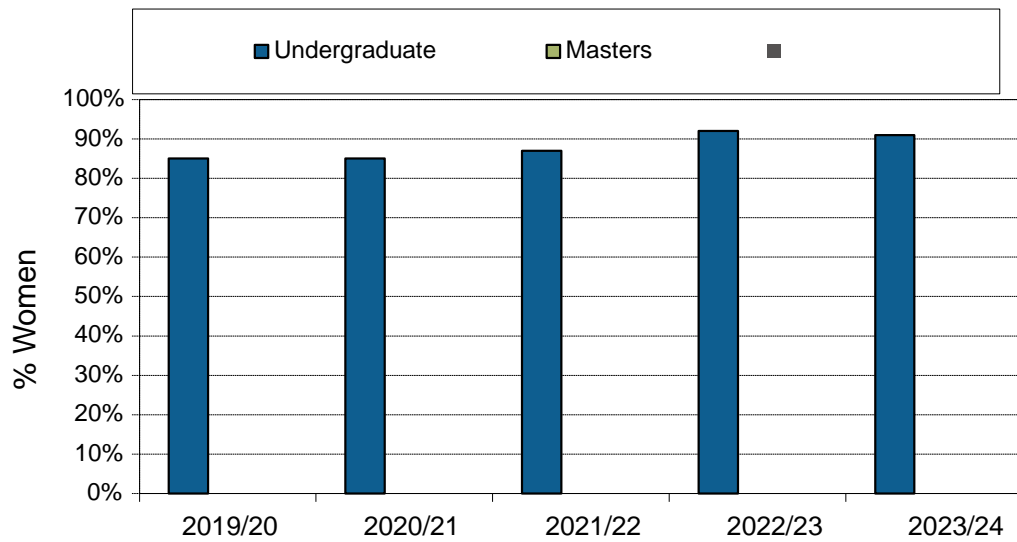

Academic Information Report - Indigenous Studies

1. Annualized Activity FTE (AFTE) Enrolment

2. Majors and Minors

Academic Information Report - Indigenous Studies

3. Annualized Graduate Headcount

4. Gender Distribution (% Women)

Academic Information Report - Indigenous Studies

5. Co-op Education Placements

6. Credentials Awarded

Academic Information Report - Indigenous Studies

7. Time to SFU Bachelor Degree Completion

8. Time to Graduate Degree Completion