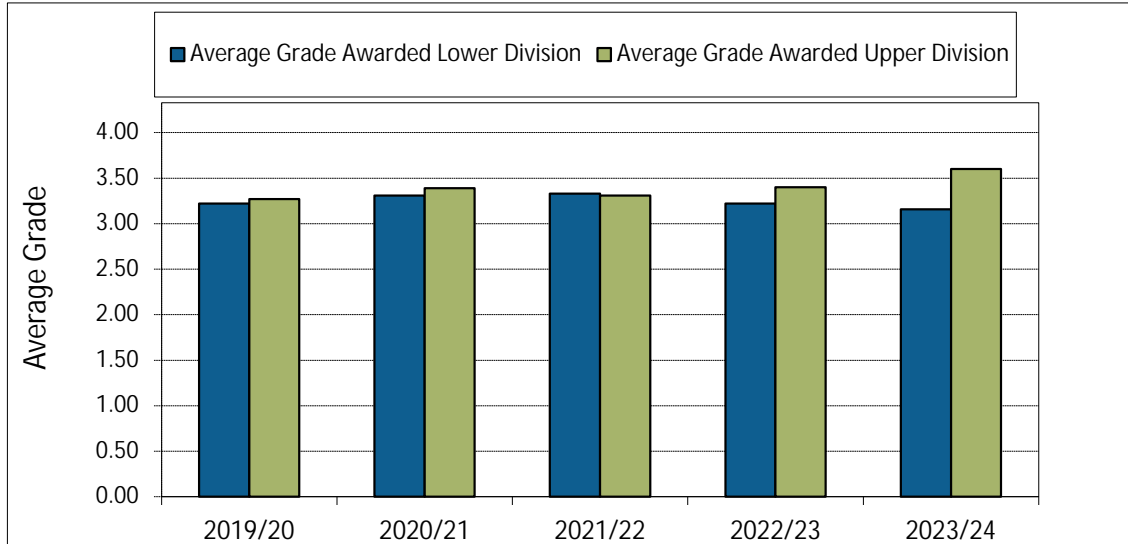

Academic Information Report - Indigenous Studies

9. Average Grade Awarded for INDG Undergraduate Courses