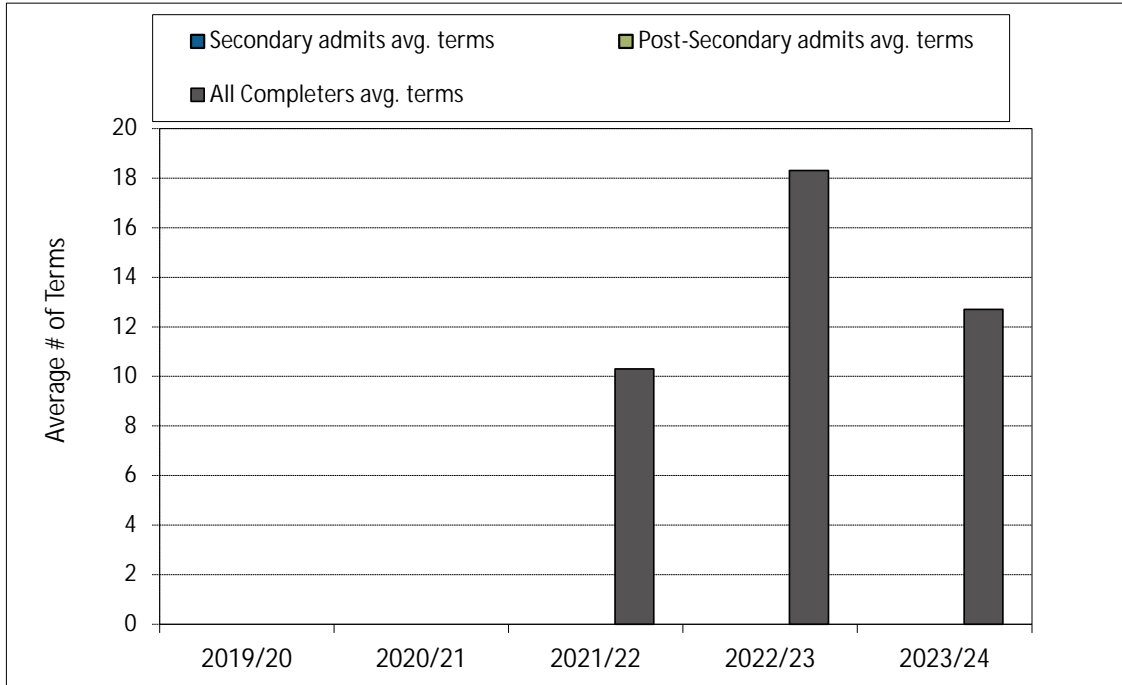

Academic Information Report - Indigenous Studies

5. Co-op Education Placements

6. Credentials Awarded

Academic Information Report - Indigenous Studies

7. Time to SFU Bachelor Degree Completion

8. Time to Graduate Degree Completion