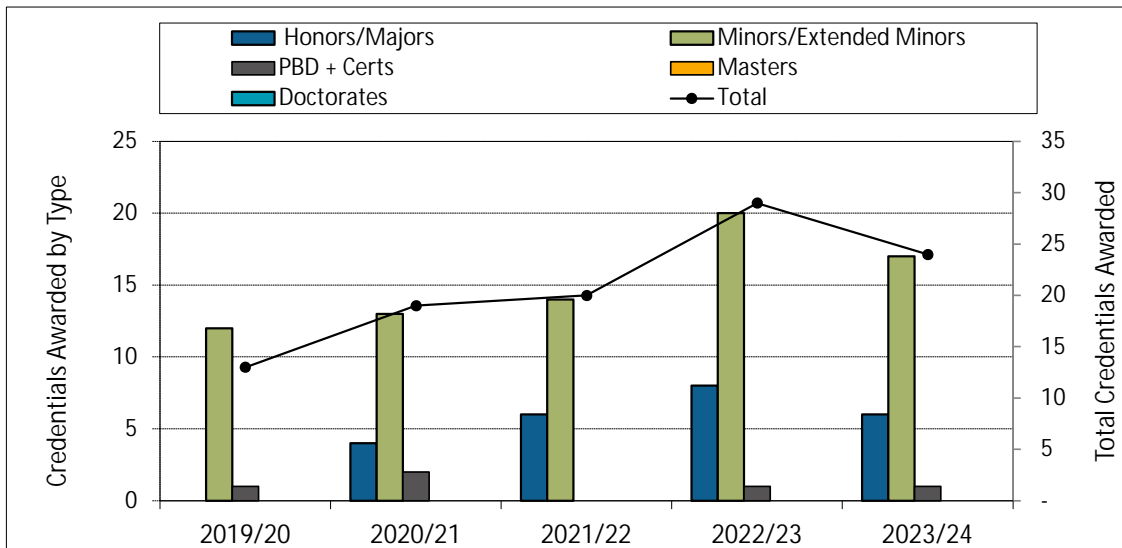

Academic Information Report - Indigenous Studies

1. Annualized Activity FTE (AFTE) Enrolment

2. Majors and Minors

Academic Information Report - Indigenous Studies

3. Annualized Graduate Headcount

4. Gender Distribution (% Women)

Academic Information Report - Indigenous Studies

5. Co-op Education Placements

6. Credentials Awarded

Academic Information Report - Indigenous Studies

7. Time to SFU Bachelor Degree Completion

8. Time to Graduate Degree Completion