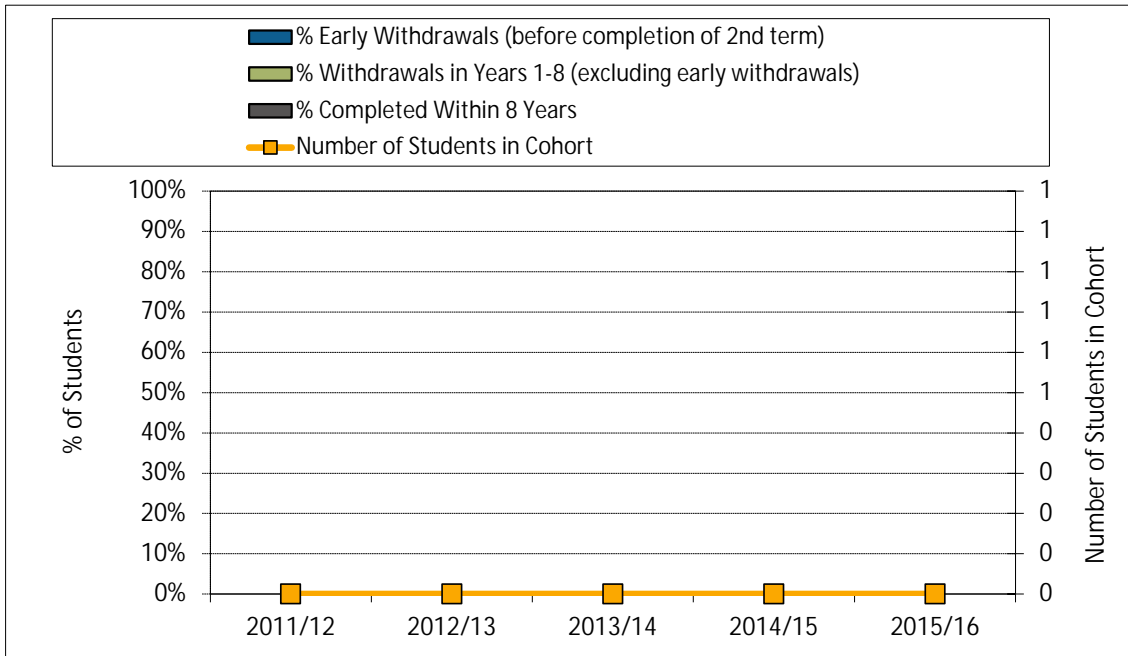

Academic Information Report - Indigenous Studies

10. Graduate Retention Statistics: Doctorates