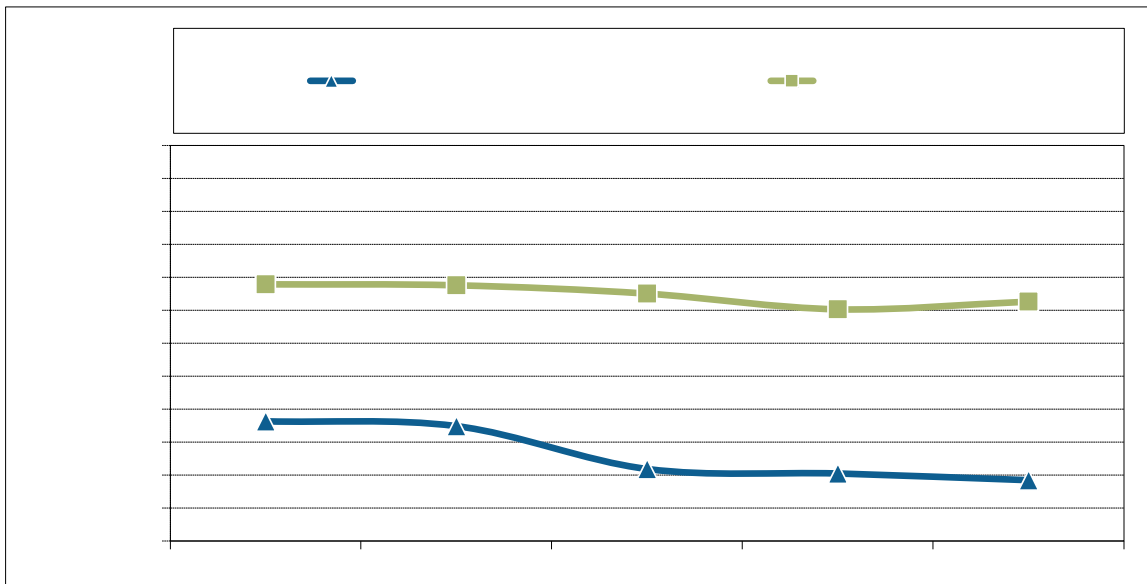

Financial Ratios: