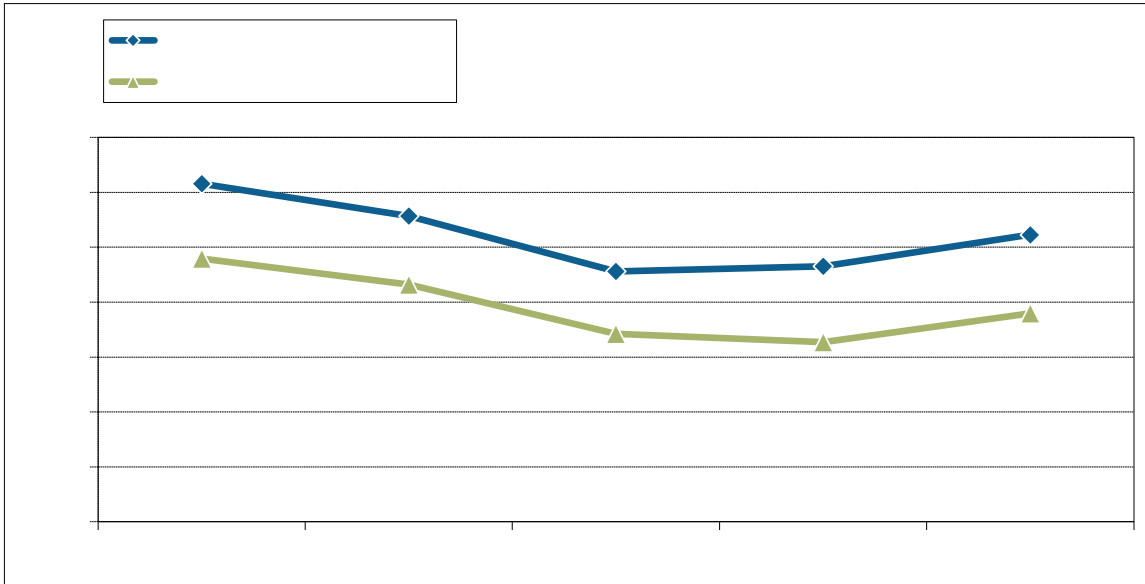

Academic Information Report - School of Engineering Science

RATIOS:

AFTE Enrolment Ratios: