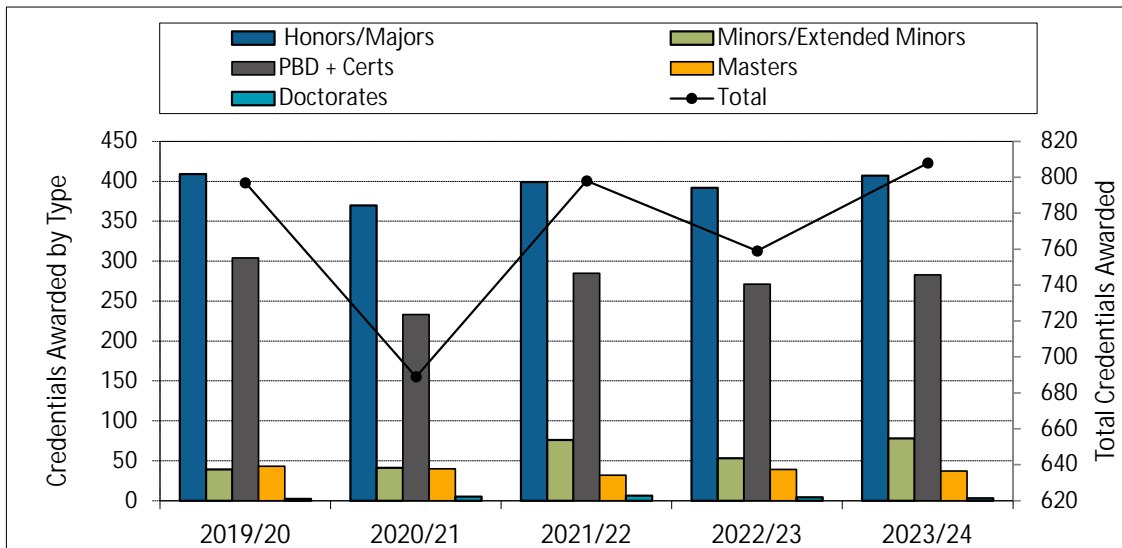

Academic Information Report - School of Criminology

1. Annualized Activity FTE (AFTE) Enrolment

2. Majors and Minors

Academic Information Report - School of Criminology

3. Annualized Graduate Headcount

4. Gender Distribution (% Women)

Academic Information Report - School of Criminology

5. Co-op Education Placements

6. Credentials Awarded

Academic Information Report - School of Criminology

7. Time to SFU Bachelor Degree Completion

8. Time to Graduate Degree Completion