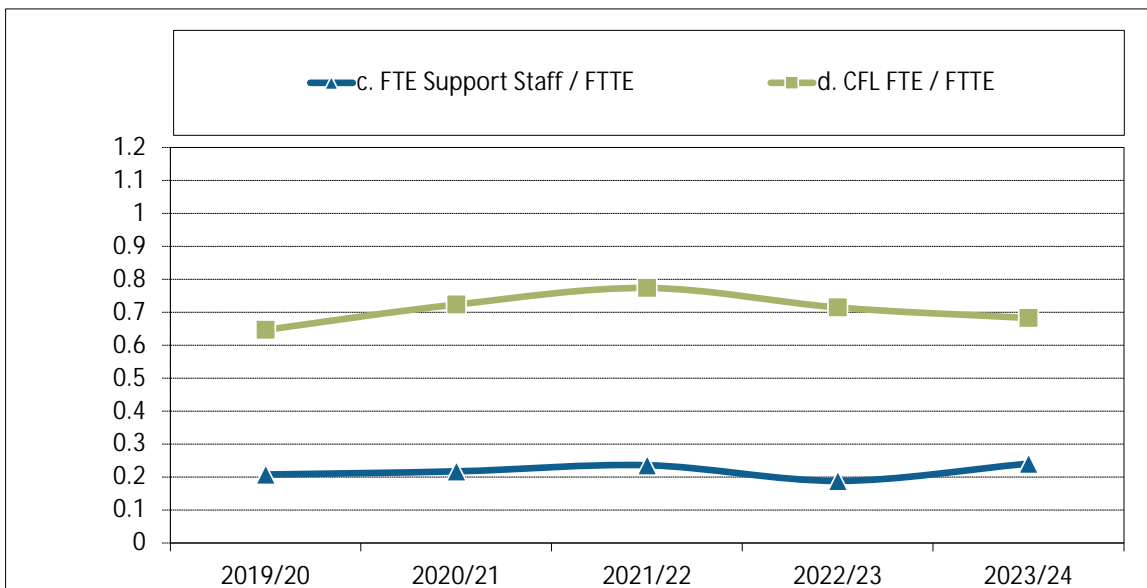

22. CRIM Research GrantI-536 Tm4TT6 1 Tf7024

Academic Information Report - School of Criminology

RATIOS:

AFTE Enrolment Ratios:

Financial Ratios:

Academic Information Report - School of Criminology

Financial Ratios: