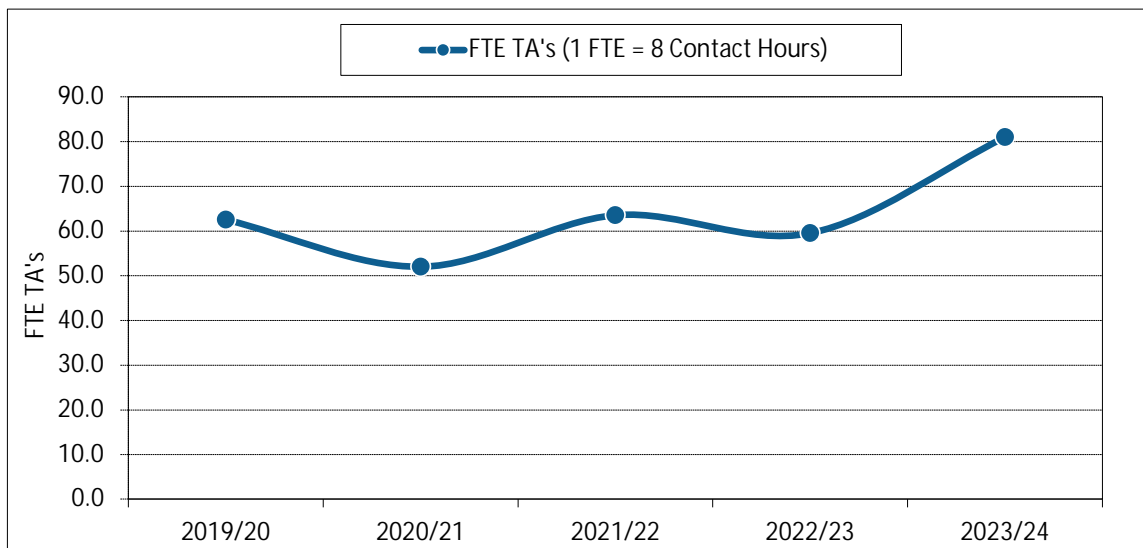

11. Graduate Retention Statistics: Masters

Academic Information Report - School of Criminology

14. Full-Time Teaching Equivalent Resources

15. Teaching Assistants

Academic Information Report - School of Criminology

16. Number of Course Sections Taught

17. % of Course Sections Taught by CFL

18. Average Class Size

Academic Information Report - School of Criminology

20. CRIM Academic Expenditures (\$ 000)

21. CRIM Original Budget (\$ 000)