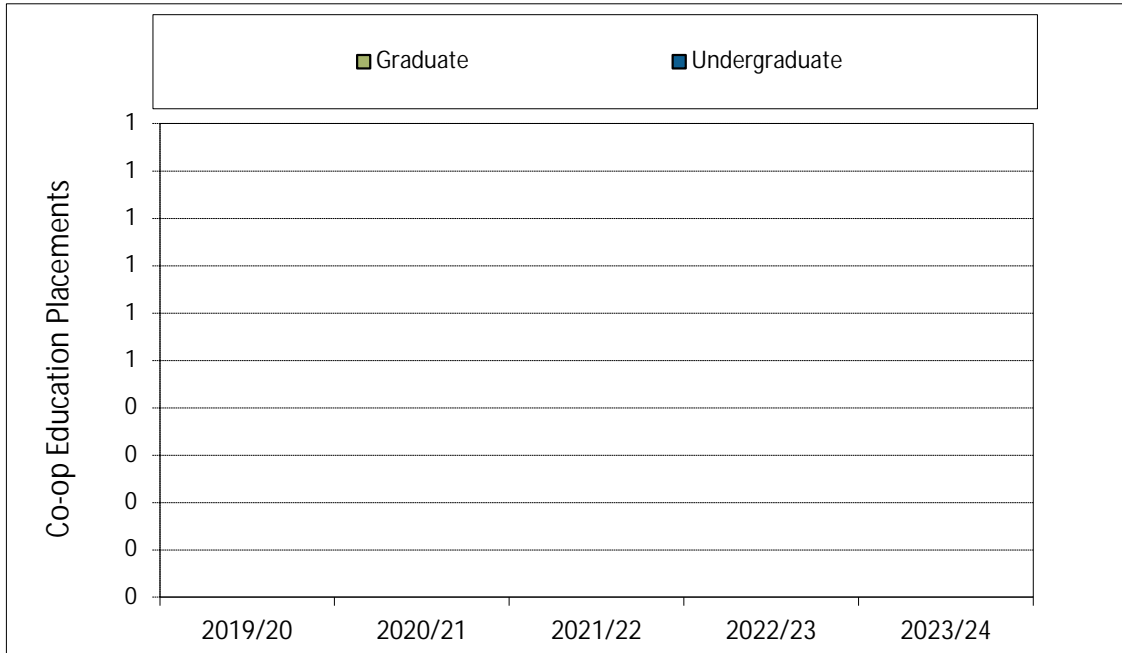

Academic Information Report - School of Criminology

5. Co-op Education Placements