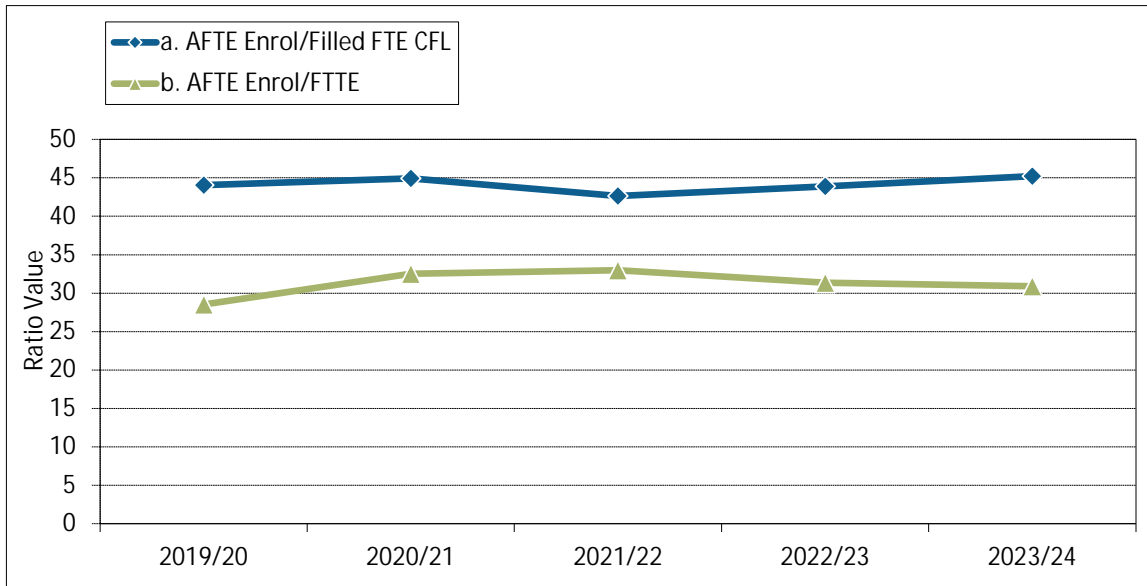

Academic Information Report - School of Criminology

RATIOS:

AFTE Enrolment Ratios: