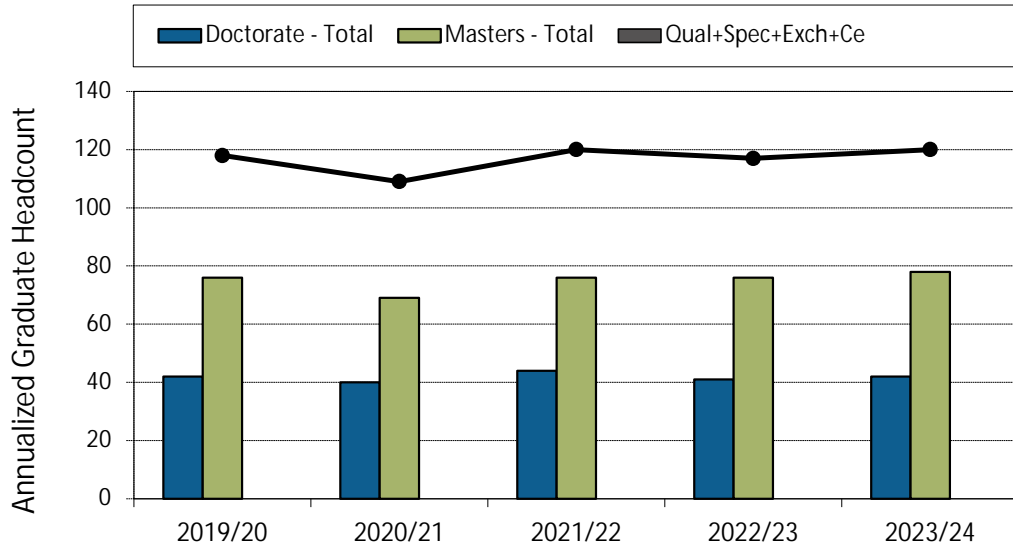

Academic Information Report - School of Criminology

1. Annualized Activity FTE (AFTE) Enrolment

2. Majors and Minors

Academic Information Report - School of Criminology

3. Annualized Graduate Headcount

4. Gender Distribution (% Women)

Academic Information Report - School of Criminology

5. Co-op Education Placements

6. Credentials Awarded

Academic Information Report - School of Criminology

7. Time to SFU Bachelor Degree Completion

8. Time to Graduate Degree Completion