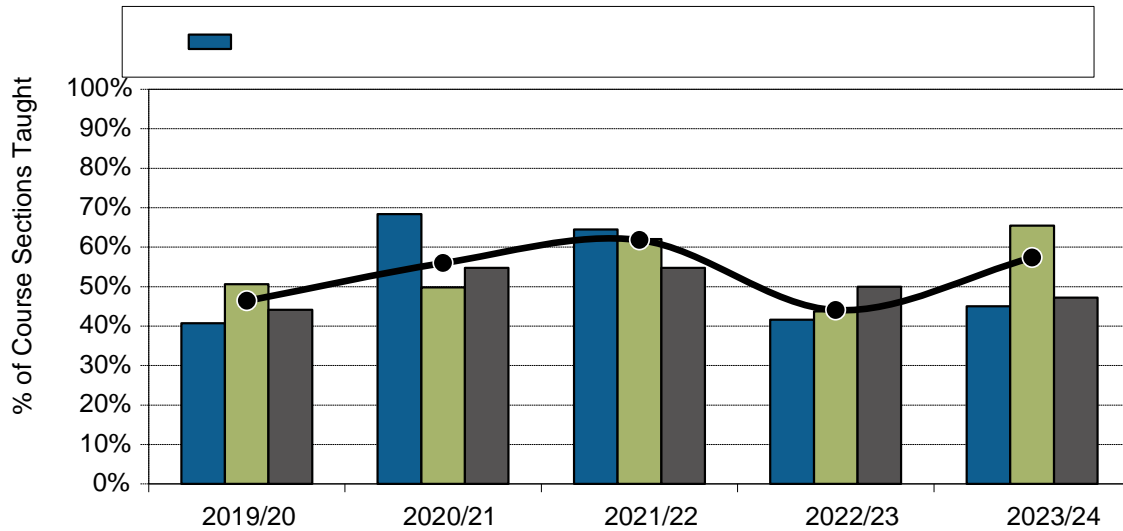

11. Graduate Retention Statistics: Masters

Academic Information Report - School of Criminology

14. Full-Time Teaching Equivalent Resources

15. Teaching Assistants

Academic Information Report - School of Criminology

16. Number of Course Sections Taught

17. % of Course Sections Taught by CFL

18. Average Class Size

Academic Information Report - School of Criminology

20. CRIM Academic Expenditures (\$ 000)

21. CRIM Original Budget (\$ 000)