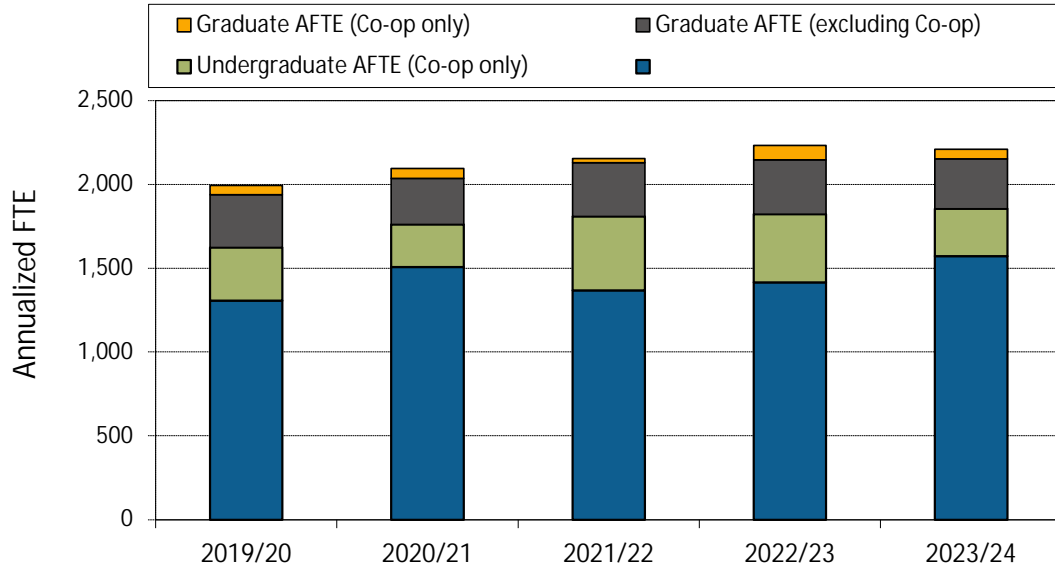

Academic Information Report - School of Computing Science

1. Annualized Activity FTE (AFTE) Enrolment

2. Majors and Minors

Academic Information Report - School of Computing Science

5. Co-op Education Placements

6. Credentials Awarded

Academic Information Report - School of Computing Science

7. Time to SFU Bachelor Degree Completion

8. Time to Graduate Degree Completion

Academic Information Report - School of Computing Science