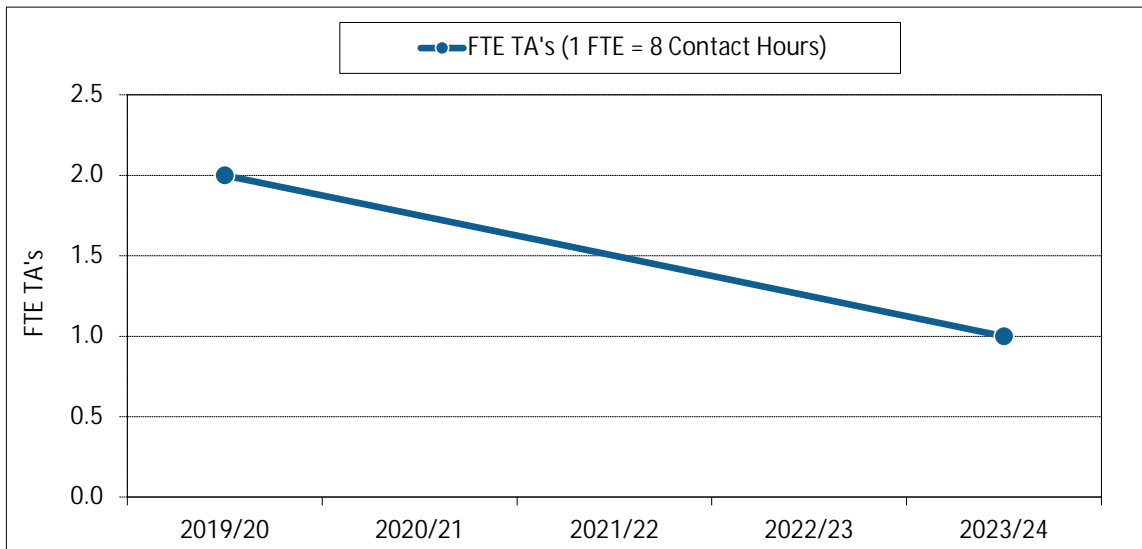

15. Teaching Assistants