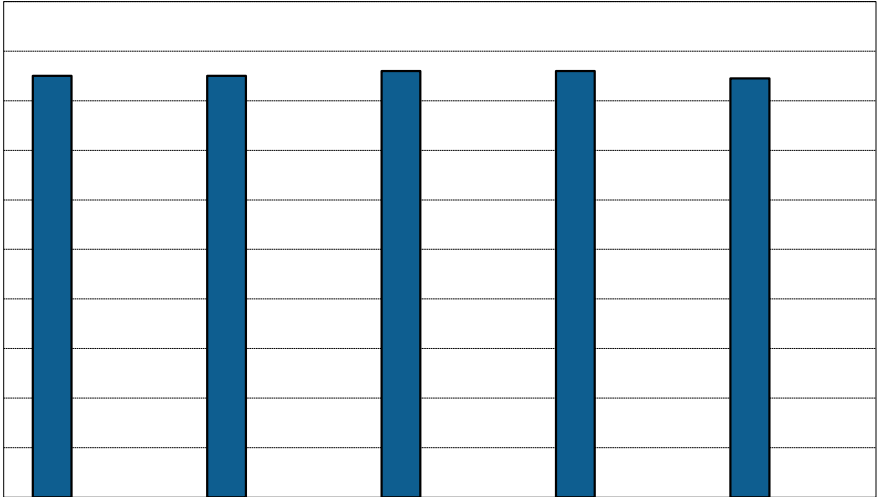

Academic Information Report - School of Computing Science

---

7. Time to SFU Bachelor Degree Completion

8. Time to Graduate Degree Completion