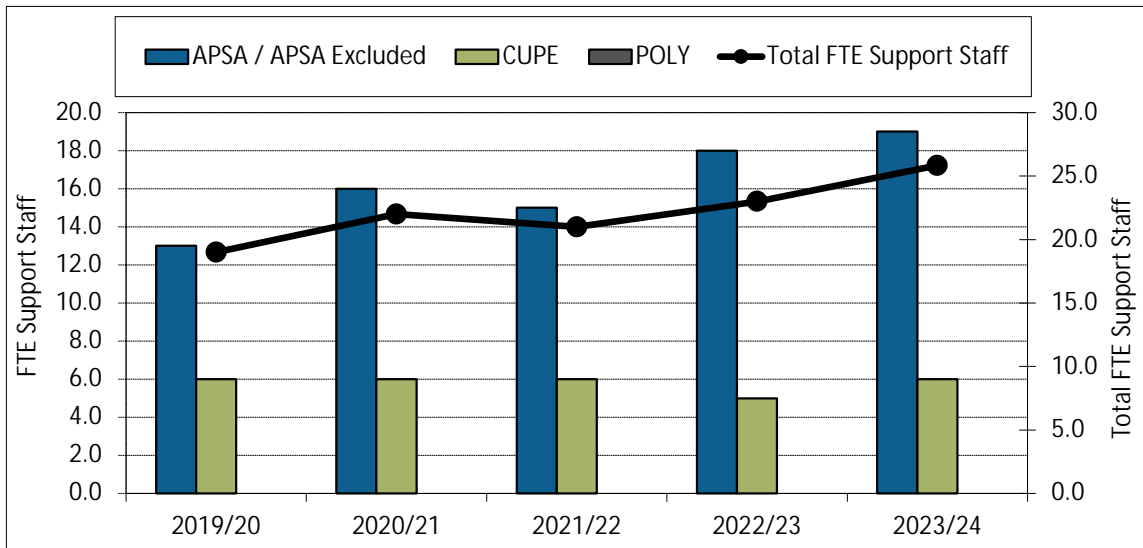

9. Average Grade Awarded for CMPT Undergraduate Courses

Academic Information Report - School of Computing Science

12. FTE Continuing Faculty Line (CFL)

13. FTE CFL by Rank

Academic Information Report - School of Computing Science

14. Full-Time Teaching Equivalent Resources

15. Teaching Assistants

Academic Information Report - School of Computing Science

18. Average Class Size

19. FTE Support Staff

Academic Information Report - School of Computing Science

22. CMPT Research Grants and Contracts (\$ 000)

Academic Information Report - School of Computing Science

RATIOS:

AFTE Enrolment Ratios:

Financial Ratios:

Academic Information Report - School of Computing Science

Financial Ratios: