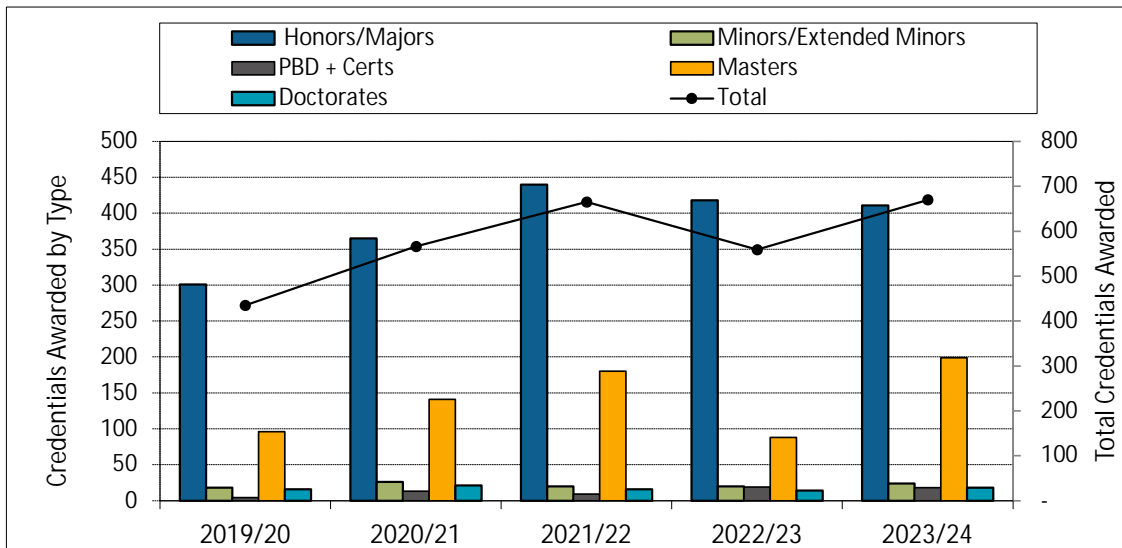

Academic Information Report - School of Computing Science

1. Annualized Activity FTE (AFTE) Enrolment

2. Majors and Minors

Academic Information Report - School of Computing Science

5. Co-op Education Placements

6. Credentials Awarded

Academic Information Report - School of Computing Science

7. Time to SFU Bachelor Degree Completion

8. Time to Graduate Degree Completion

Academic Information Report - School of Computing Science