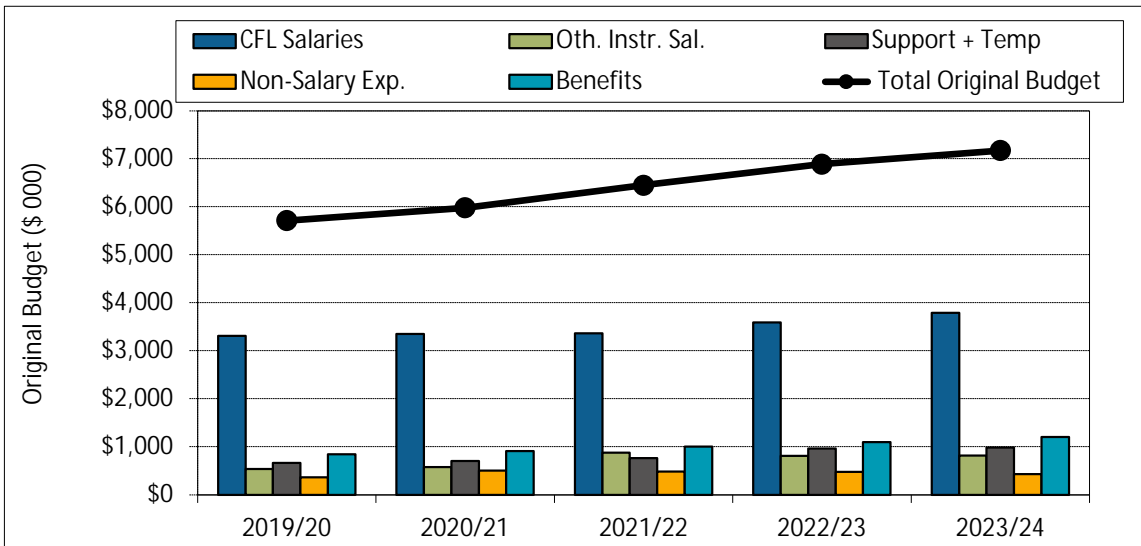

15. Teaching Assistants

18. Average Class Size

19. FTE Support Staff

Academic Information Report - School for the Contemporary Arts

20. CA Academic Expenditures (\$ 000)

21. CA Original Budget (\$ 000)

Academic Information Report - School for the Contemporary Arts

Financial Ratios: