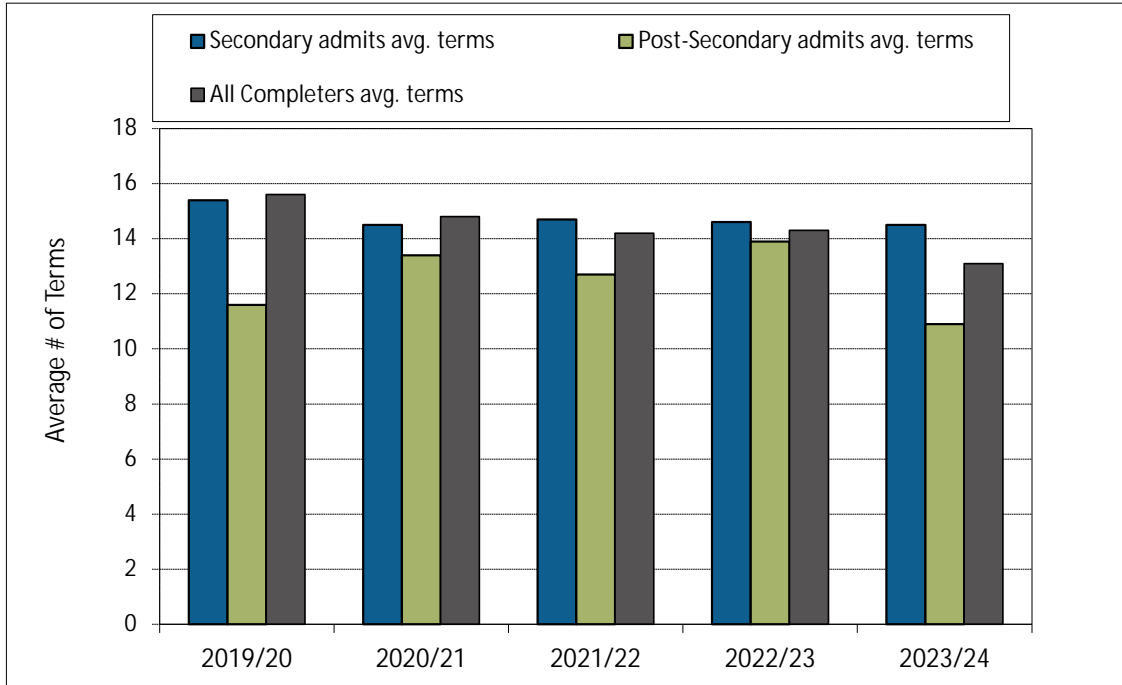

Academic Information Report - School for the Contemporary Arts

7. Time to SFU Bachelor Degree Completion