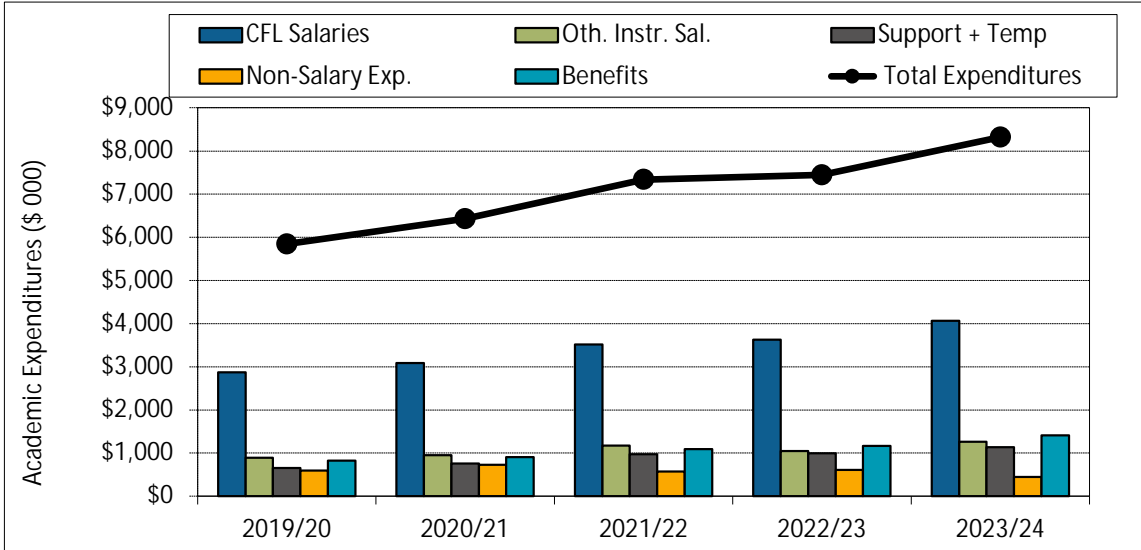

15. Teaching Assistants

18. Average Class Size

19. FTE Support Staff

Academic Information Report - School for the Contemporary Arts

20. CA Academic Expenditures (\$ 000)

21. CA Original Budget (\$ 000)

Academic Information Report - School for the Contemporary Arts

Financial Ratios: