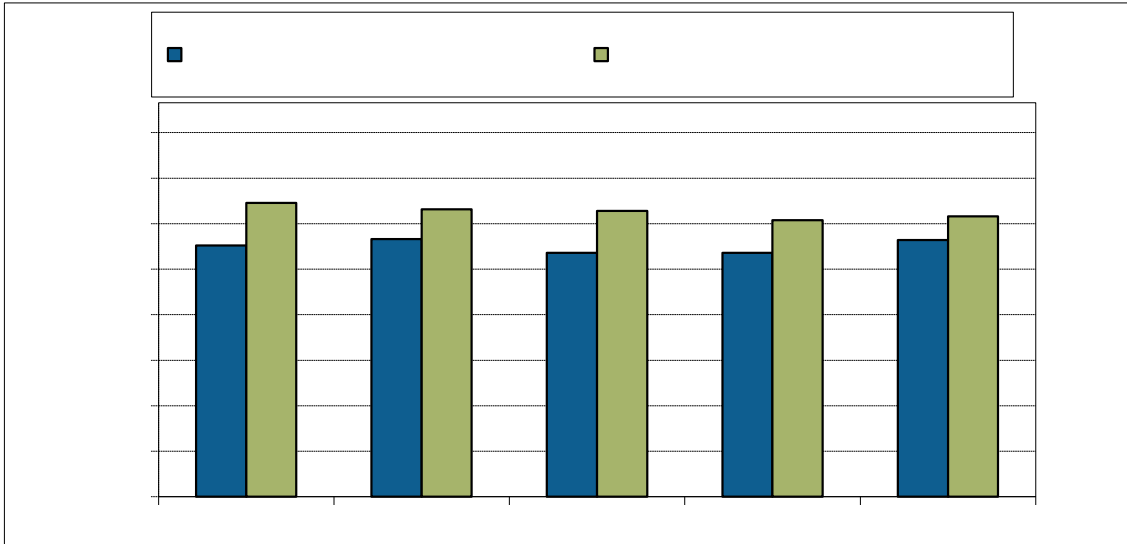

7. Time to SFU Bachelor Degree Completion

8. Time to Graduate Degree Completion

Academic Information Report - Department of Biological Sciences

---

9. Average Grade Awarded for BISC Undergraduate Courses