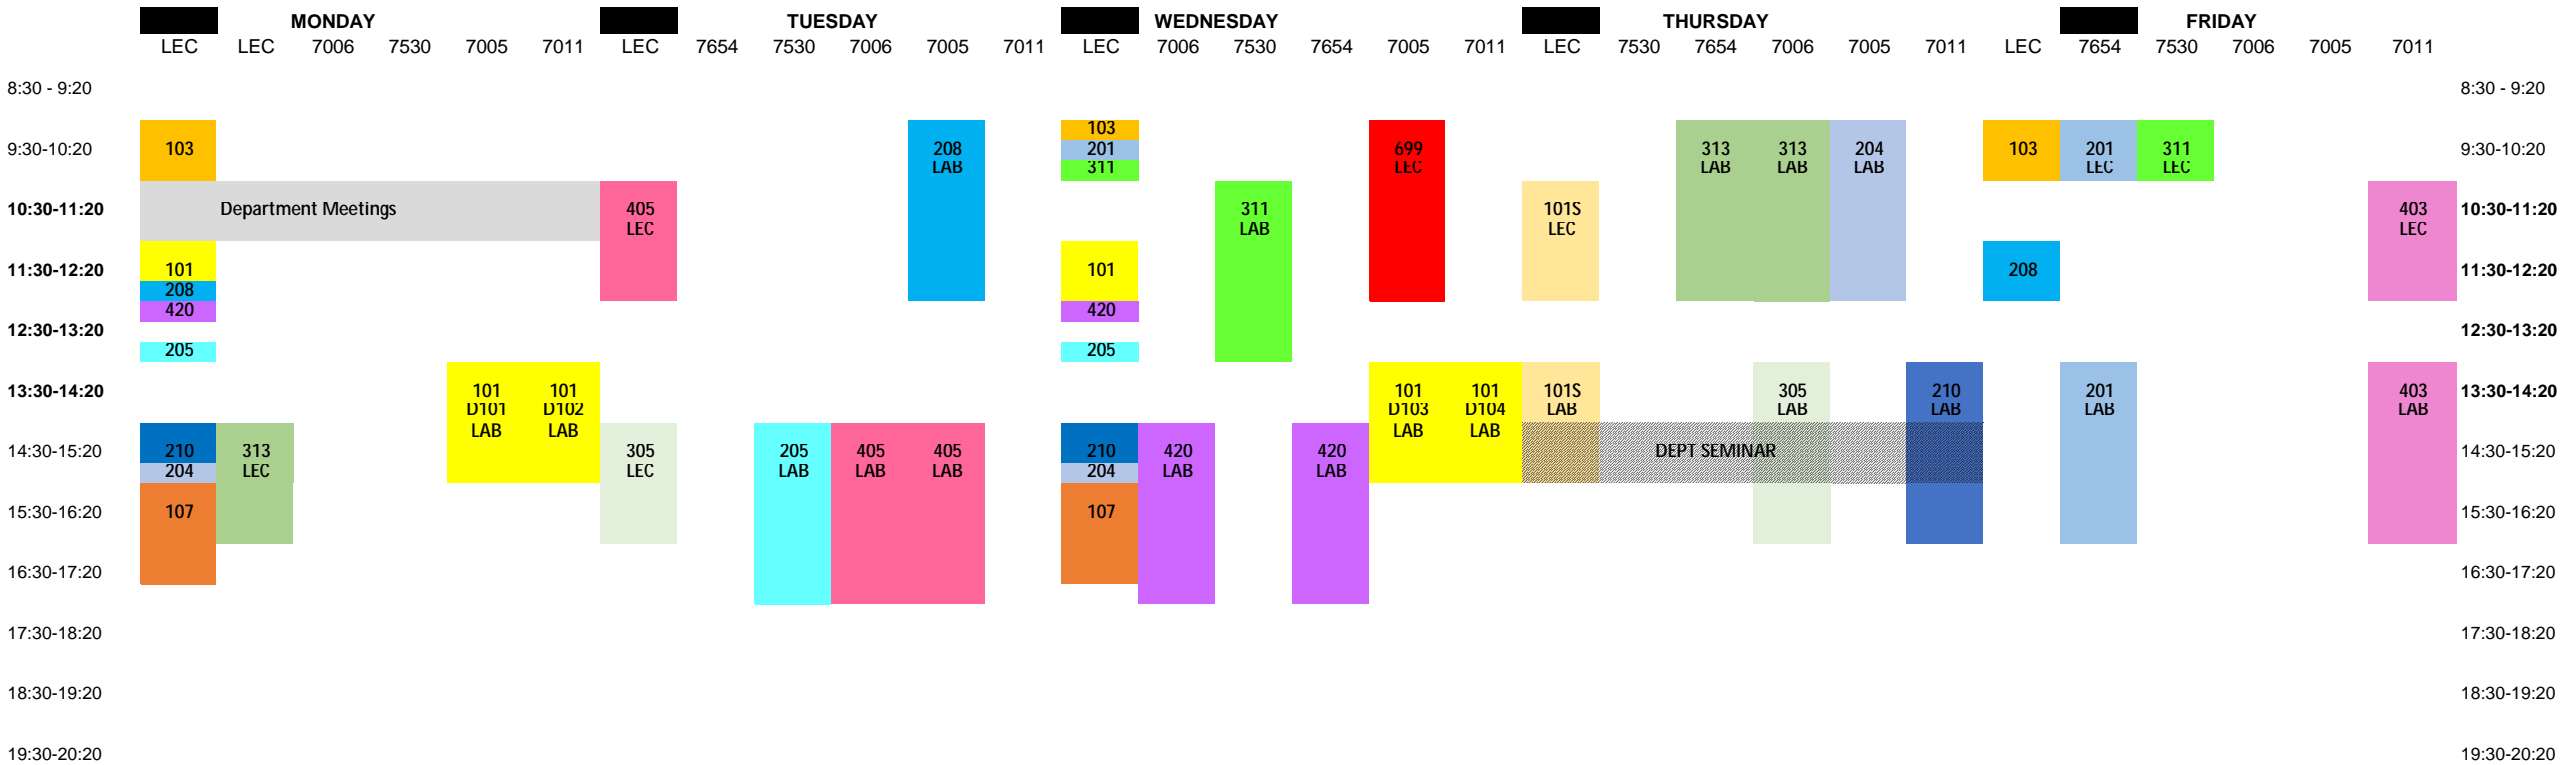

SPRING 2024 (1241)

101 Dynamic Earth	EK	201	Stratigraphy and Sedimentation	JAM
101S Dynamic Earth	Sessional	204	Structural Geology I	

403	Quaternary Geology	BW